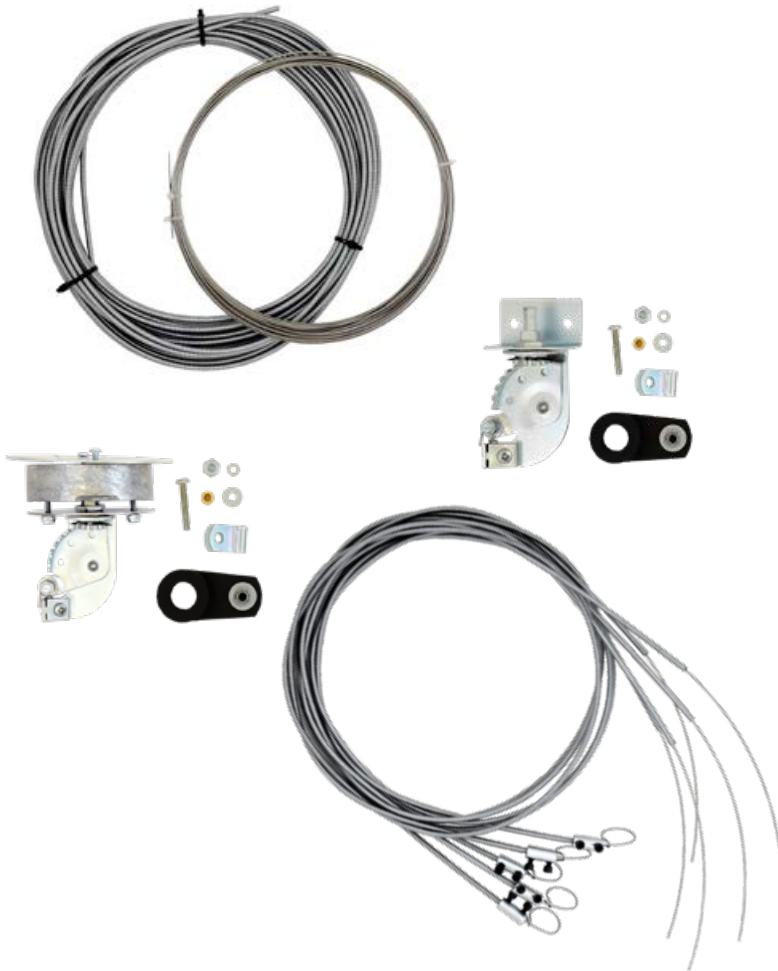

MAKE YOUR OWN KIT

PVC CEILING CAP

ORDERING INFORMATION - INTERNAL CABLE

CODGU3KC 3FT GEAR/CABLE KIT	053105
CODGU5KC 5FT GEAR/CABLE KIT	053106
CODGU8KC 8FT GEAR/CABLE KIT	053107
CODGU10KC 10FT GEAR/CABLE KIT	053108
CODGU15KC 15FT GEAR/CABLE KIT	053109

ORDERING INFORMATION - INTERNAL CABLE

C50 CABLE 50'SHROUD/60'INNER	053006
CODGK GEAR / BKT KIT	053281
CODGK GEAR /CEILING CUP KIT	053287
CODCB DROP CEILING BKT	053293
GCOD PVC CEILING CAP	053007
CODLC3 PUSH PULL CBL ONLY 3FT 5PK	053294
CODLC5 PUSH PULL CBL ONLY 5FT 5PK	053295
CODLC8 PUSH PULL CBL ONLY 8FT 5PK	053296
CODLC10 PUSH PULL CBL ONLY 10FT 5PK	053297
CODLC15 PUSH PULL CBL ONLY 15FT 5PK	053298
CODDA4 4" DAMPER ASM- NO ACTUATOR	053299
CODDA5 5" DAMPER ASM- NO ACTUATOR	053300
CODDA6 6" DAMPER ASM- NO ACTUATOR	053301
CODDA7 7" DAMPER ASM- NO ACTUATOR	053302
CODDA8 8" DAMPER ASM- NO ACTUATOR	053303
CODDA9 9" DAMPER ASM- NO ACTUATOR	053304
CODDA10 10" DAMPER ASM- NO ACTUATOR	053305
CODDA12 12" DAMPER ASM- NO ACTUATOR	053306
CODDA14 14" DAMPER ASM- NO ACTUATOR	053307
CODDA16 16" DAMPER ASM- NO ACTUATOR	053308

ORDERING INFORMATION - INTERNAL CABLE

GCOD PVC CEILING CAP	53007