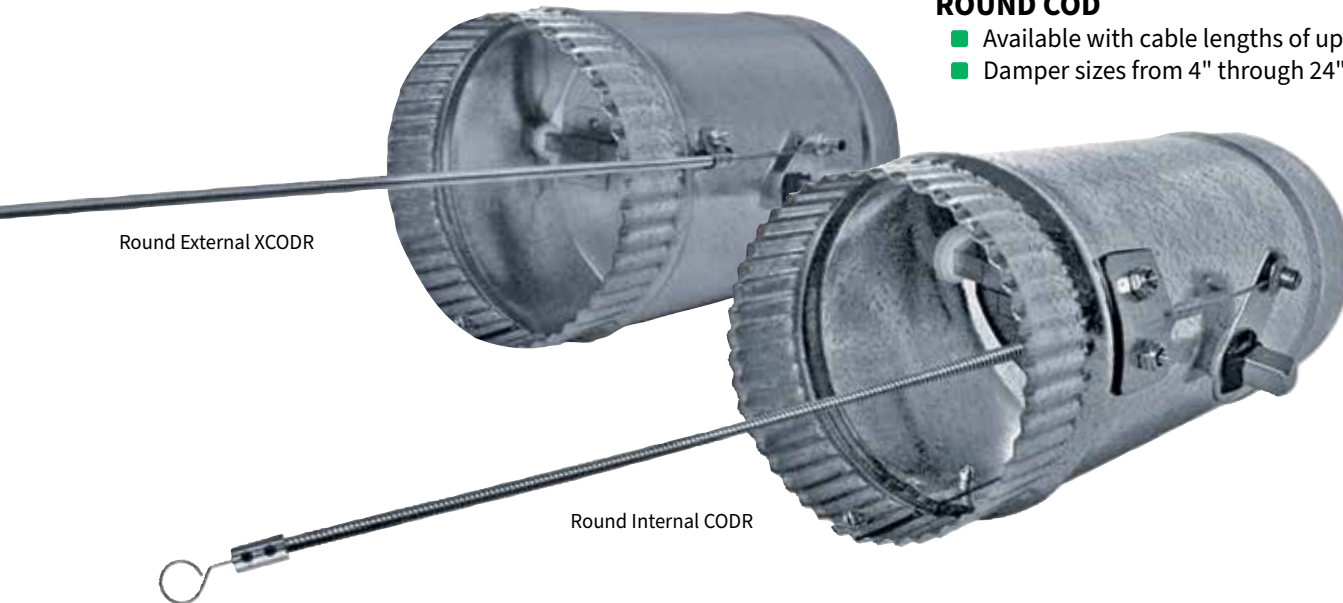

STANDARD CABLE OPERATED DAMPERS

Standard Cable Operated Dampers (COD) utilize a push/pull cable end and lock with an Allen key and set screws. Available in both round and rectangular shapes with internal and external cable options.

ROUND COD

- Available with cable lengths of up to 15'
- Damper sizes from 4" through 24"