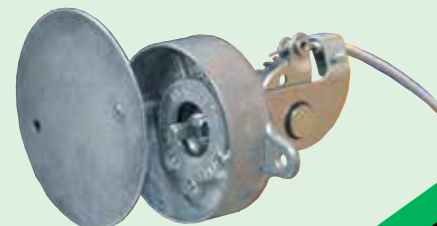

## CABLE OPERATED DAMPERS

Cable operated dampers are the most convenient and economical way to balance air flow through the face of a diffuser.

The air flow is modified by simply adjusting a core wire which changes the damper blade position. Once the adjustment has been made, it is locked in place at the end of the cable.

### ROUND GCOD

- Internal and External cable available
- Round features true size crimped edge

Gear Driven Rectangular External GXCODS  
(Internal would be GCODS)

## INTERNAL MOUNTED CABLE

Cable operated dampers are the most convenient and economical way to balance air flow through the face of a diffuser. The damper is installed upstream of the diffuser with the control cable inside the airstream and accessible from the diffuser grill. The air flow is adjusted by simply pushing or pulling on the core wire which changes the damper blade position. Once the adjustment has been made, it is locked by tightening the set screw nearest to the looped end. Then the cable is removed from view by tucking it back into the neck of the diffuser.