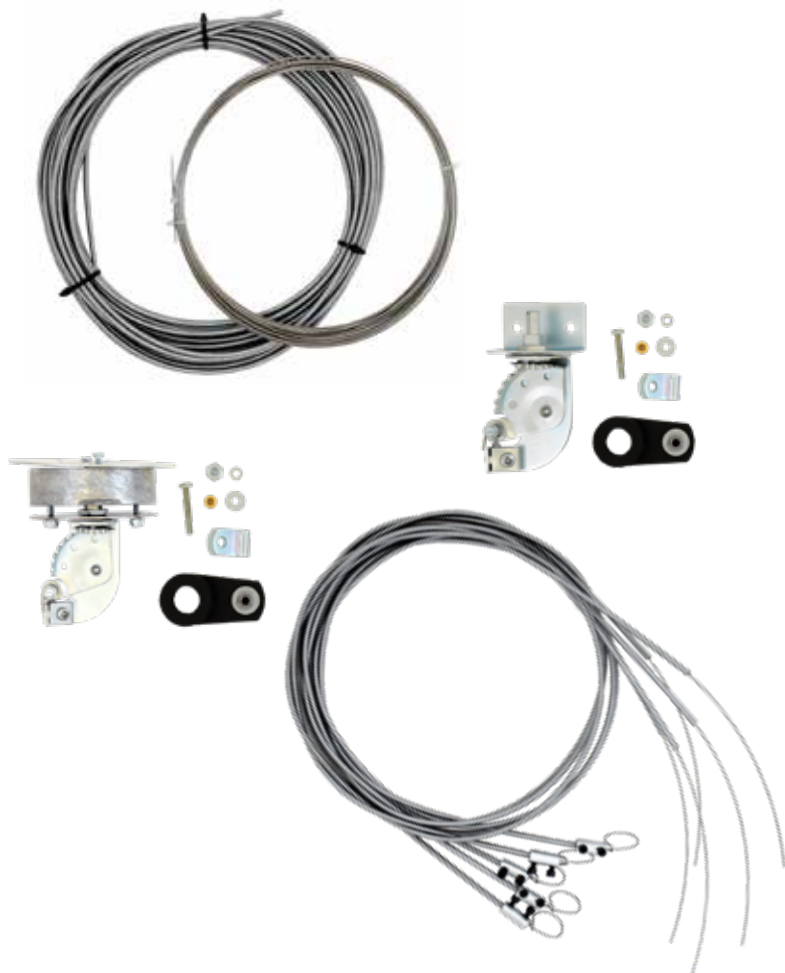

MAKE YOUR OWN KIT

PVC CEILING CAP

ORDERING INFORMATION

CODGU3KC 3FT GEAR/CABLE KIT	053105
CODGU5KC 5FT GEAR/CABLE KIT	053106
CODGU8KC 8FT GEAR/CABLE KIT	053107
CODGU10KC 10FT GEAR/CABLE KIT	053108
CODGU15KC 15FT GEAR/CABLE KIT	053109

ORDERING INFORMATION

C50 CABLE 50'SHROUD/60'INNER	053006
CODGK GEAR / BKT KIT	053281
CODGK GEAR /CEILING CUP KIT	053287
CODCB DROP CEILING BKT	053293
GCOD PVC CEILING CAP	053007
CODLC3 PUSH PULL CBL ONLY 3FT 5PK	053294
CODLC5 PUSH PULL CBL ONLY 5FT 5PK	053295
CODLC8 PUSH PULL CBL ONLY 8FT 5PK	053296
CODLC10 PUSH PULL CBL ONLY 10FT 5PK	053297
CODLC15 PUSH PULL CBL ONLY 15FT 5PK	053298
CODDA4 4" DAMPER ASM- NO ACTUATOR	053299
CODDA5 5" DAMPER ASM- NO ACTUATOR	053300
CODDA6 6" DAMPER ASM- NO ACTUATOR	053301
CODDA7 7" DAMPER ASM- NO ACTUATOR	053302
CODDA8 8" DAMPER ASM- NO ACTUATOR	053303
CODDA9 9" DAMPER ASM- NO ACTUATOR	053304
CODDA10 10" DAMPER ASM- NO ACTUATOR	053305
CODDA12 12" DAMPER ASM- NO ACTUATOR	053306
CODDA14 14" DAMPER ASM- NO ACTUATOR	053307
CODDA16 16" DAMPER ASM- NO ACTUATOR	053308

ORDERING INFORMATION

GCOD PVC CEILING CAP	53007