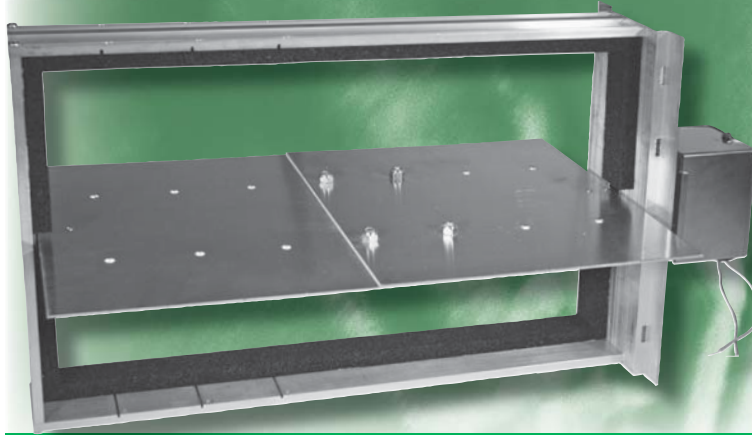

## 24 Volt Spring Return Multi-Size Damper

### FEATURES:

- Gasketing included for high integrity seal
  - Single Set Screw secures motor
  - Heavy duty aluminum frame
- DuroZone “Mid-Torque” Spring Return Motor
- 10 Models, Available in heights of 6”-14”; widths up to 24”
- Pre-scored frame for easy sizing - width is adjustable in 2 inch increments.

### ORDERING INFORMATION

Item#	Code	Description	Duct Height	Min. Width	Max. Width
<b>Spring Closed</b>					
37000	SPMS612SC*	24 Volt Spring Closed Multi-Size Damper	6	8	12
37001	SPMS620SC	24 Volt Spring Closed Multi-Size Damper	6	14	20
37002	SPMS816SC	24 Volt Spring Closed Multi-Size Damper	8	10	16
37003	SPMS824SC	24 Volt Spring Closed Multi-Size Damper	8	18	24
37004	SPMS1016SC	24 Volt Spring Closed Multi-Size Damper	10	10	16
<b>Spring Open</b>					
37005	SPMS612SO*	24 Volt Spring Open Multi-Size Damper	6	8	12
37006	SPMS620SO	24 Volt Spring Open Multi-Size Damper	6	14	20
37007	SPMS816SO	24 Volt Spring Open Multi-Size Damper	8	10	16
37008	SPMS824SO	24 Volt Spring Open Multi-Size Damper	8	18	24
37009	SPMS1016SO	24 Volt Spring Open Multi-Size Damper	10	10	16
37086	SPMS1024SO	24 Volt Spring Open Multi-Size Damper	10	18	24
37087	SPMS1216SO	24 Volt Spring Open Multi-Size Damper	12	12	16
37088	SPMS1224SO	24 Volt Spring Open Multi-Size Damper	12	18	24
37096	SPMS1416SO	24 Volt Spring Open Multi-Size Damper	14	12	16
37097	SPMS1424SO	24 Volt Spring Open Multi-Size Damper	14	18	24